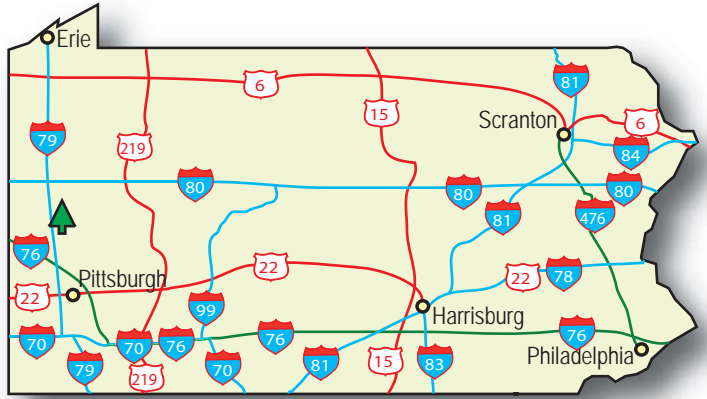

Moraine State Park

Directions

Moraine State Park is in western Pennsylvania. It is bisected by PA 422 running east/west and PA 528 running north/south.

To access the South Shore Recreation Area, take the South Shore Exit off PA 422.

To access the North Shore from PA 422 west, take the North Shore Exit.

There is no access to the North Shore from PA 422 headed east from I-79, so take the South Shore Exit, get onto PA 422 West and take the North Shore Exit.

Moraine State Park

225 Pleasant Valley Road
Portersville, PA 16051-9650
724-368-8811

DMS: 40°55'20.274" N 80°4'0.971" W
DD: 40.940 N 80.097 W